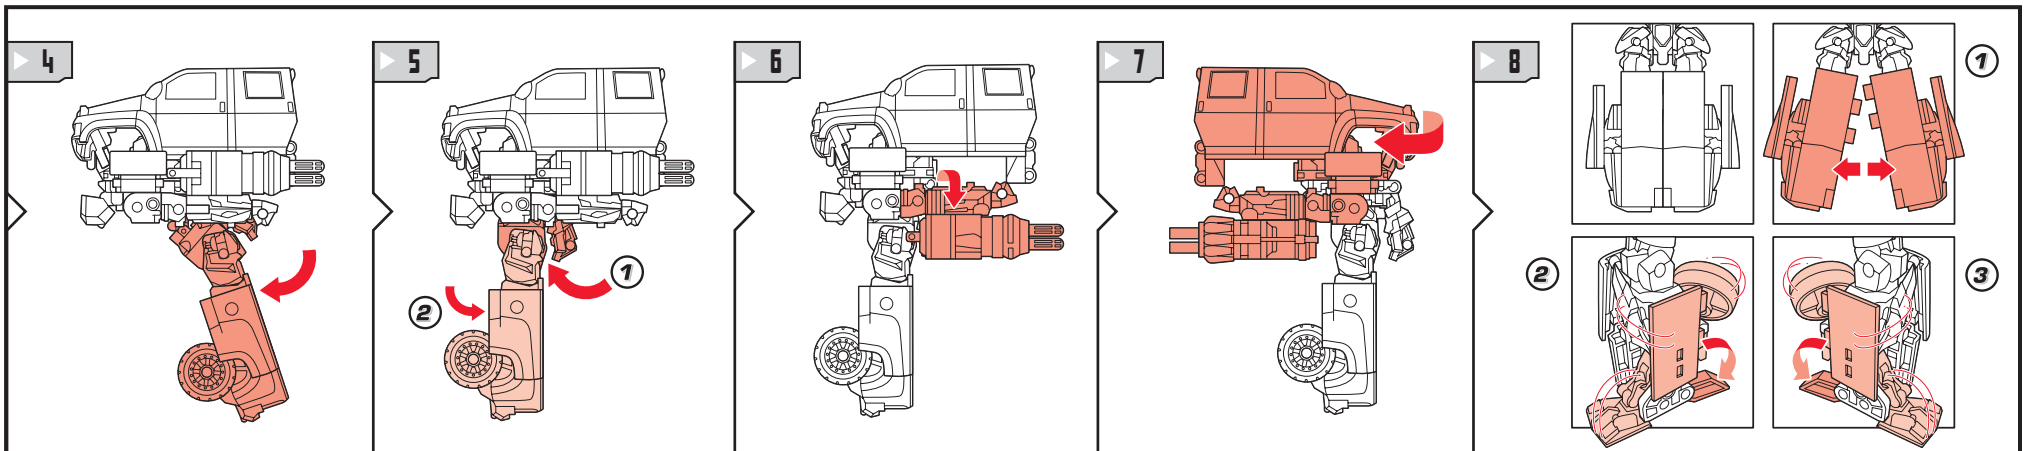

# TRANSFORMERS

AUTOBOT  
**IRONHIDE**

**AGES 5+**  
81120/81060 Asst.

TRANSFORMERS.COM

NOTE: Some parts are made to detach if excessive force is applied and are designed to be reattached if separation occurs. Adult supervision may be necessary for younger children.

## CHANGING TO ROBOT

REVERSE ORDER OF INSTRUCTIONS TO CONVERT BACK INTO VEHICLE.